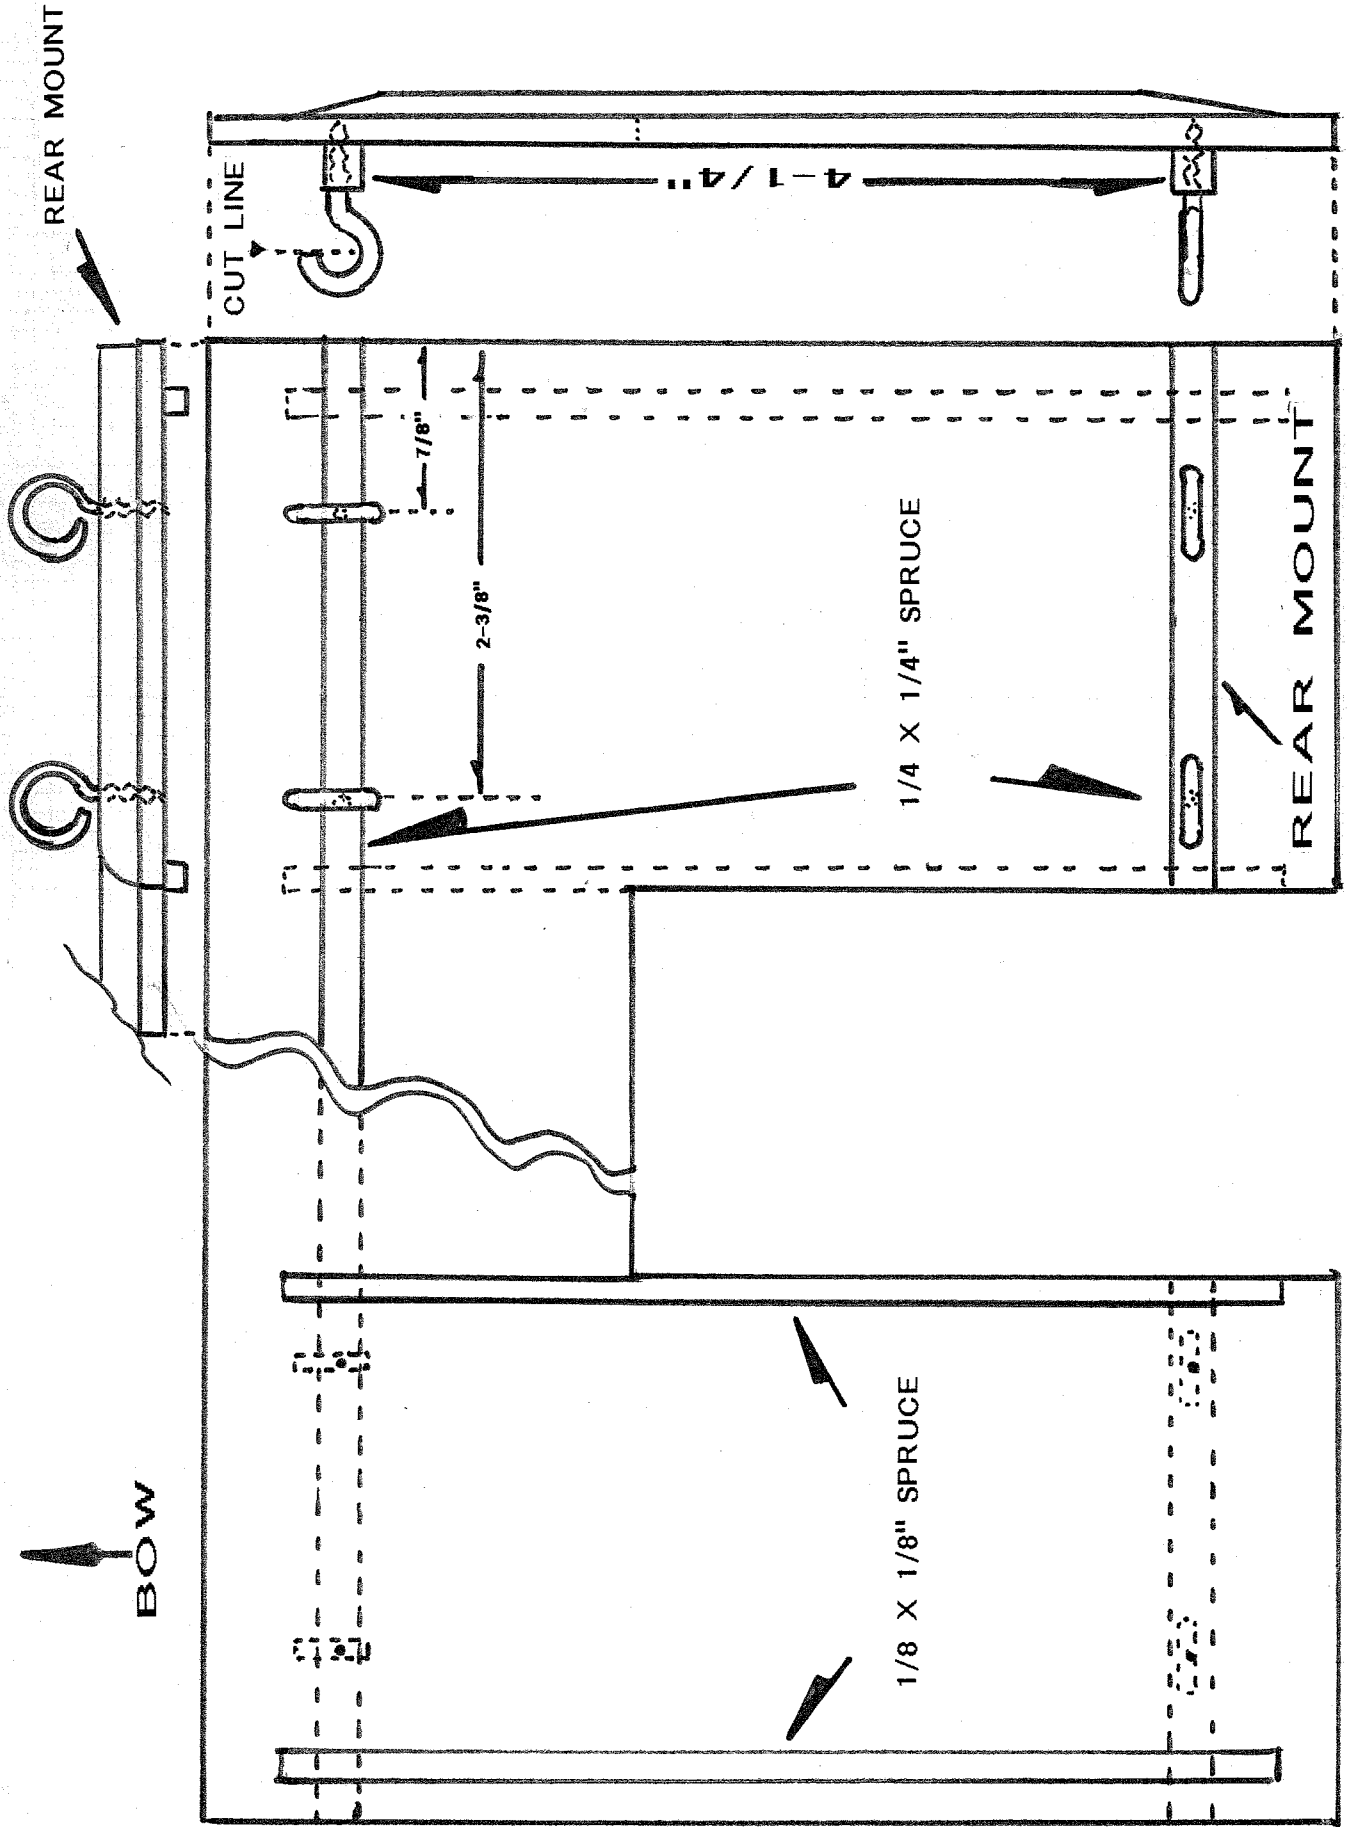

BATTERY TRAY IS DESIGNED FOR TWIN "POWER SONICS" #PS-640-F1 6 VOLT, 4.5 AMP. BATTERIES.

DRAWN BY:

*Ken Kelly 2.04*

TOP VIEW

BOTTOM VIEW